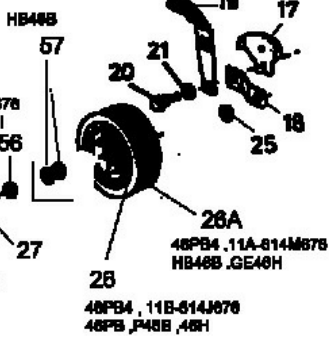

46 PB 11A-810G800 P 46 B 11A-810G857

46 PB 11A-8F0G800 HB 46 B 11A-814H890

46 PB 4 11A-814M878 46 H 11A-818Q821

46 PB 4 11B-814J876 GE 46 H 11A-818Q876

46PB (11A-810G800)
46 PB 4, P46B, 46H

Grasfangkorb 28

46PB (11A-8F0G800)
HB46B, GE46H

Grasfangdeck 58

Motor, Engine, Moteur
nicht abgebildet /
not shown

46PB4, 11B-814J876

6F Motor B&S

46PB4, 11A-814M878

6E Motor B&S

6G Motorhaube
Engine Hood

6C Schraube, Screw

GE46H, 46H

6D Motor HONDA

46PB, P46B

6 Motor B&S

6A Motor B&S

HB46B

6C

6B
Motorhaube
Engine Hood

46PB4, 11A-814M878
GE46H

26A
46PB

46PB4, 11A-814M878
HB46B, GE46H

46PB4, 11B-814J876
46PB, P46B, 46H

E3-02500A