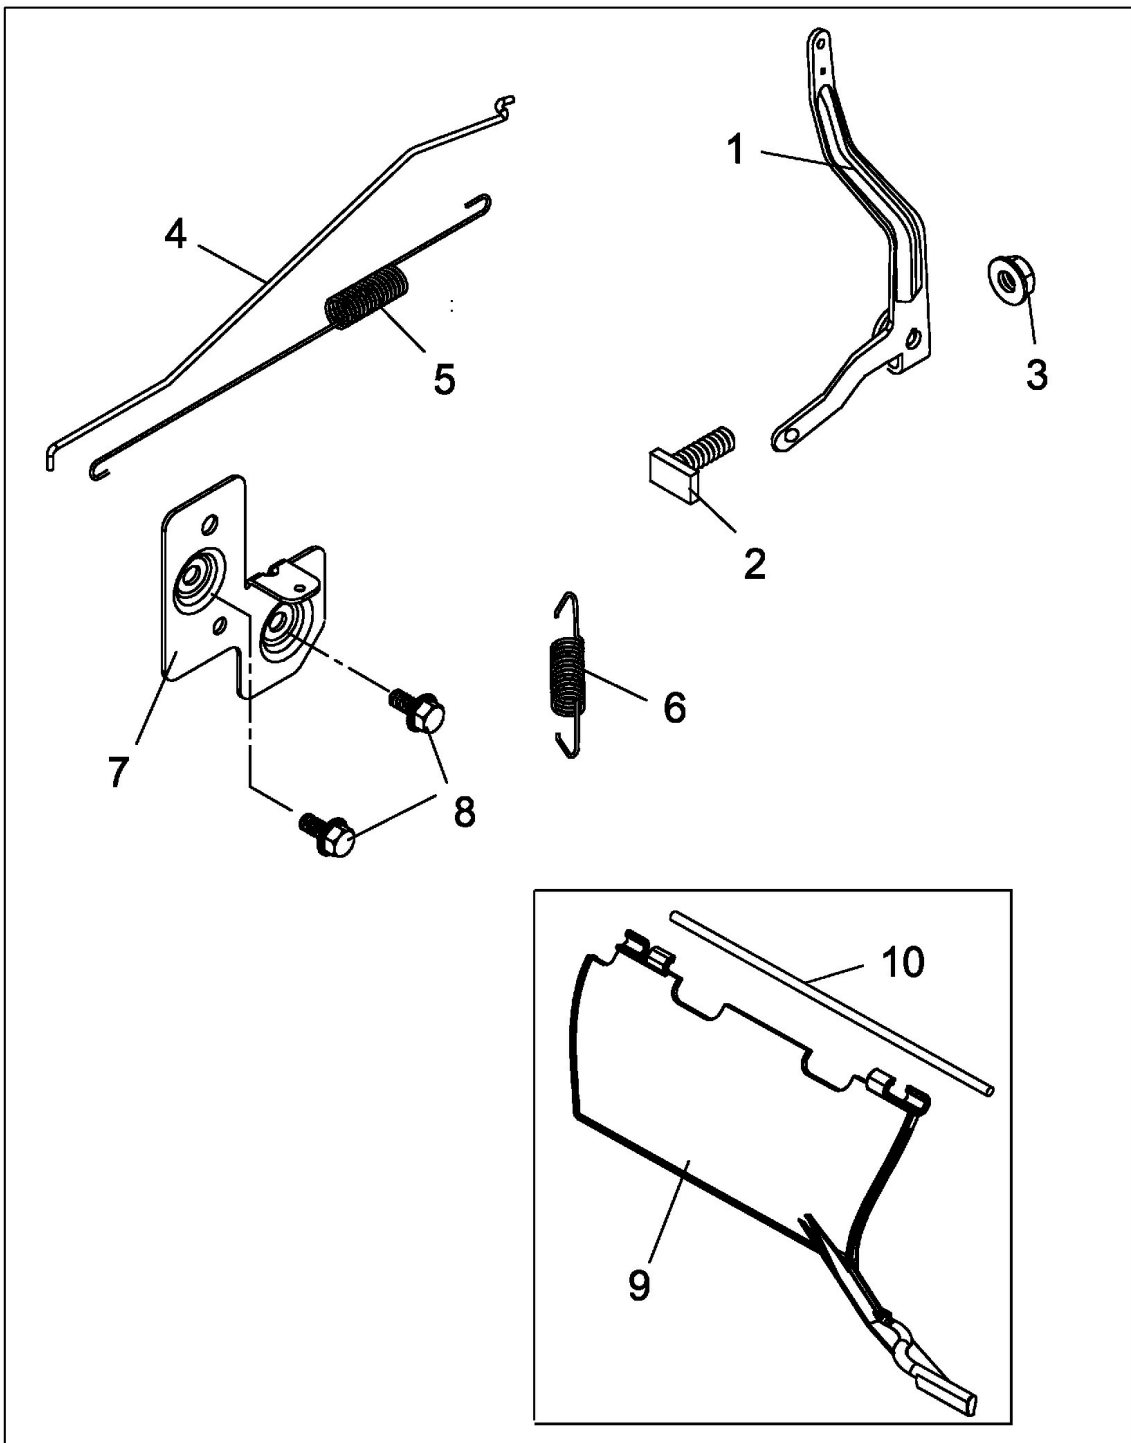

**REGLER /
THROTTLE CONTROL**

MOTOR / ENGINE 5P70MHB

E3-04472A-01