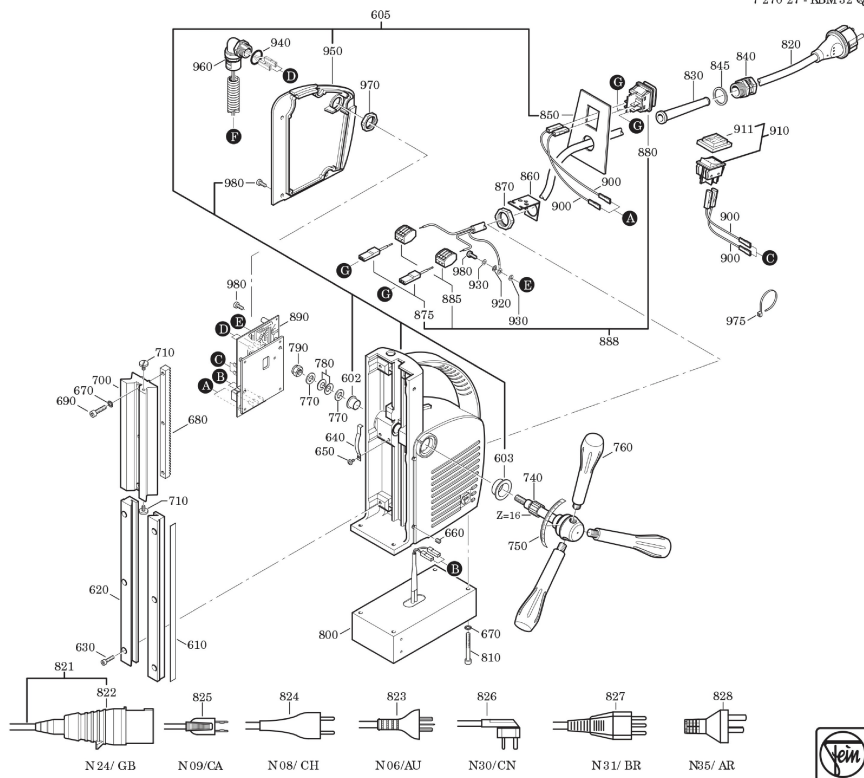

Type: KBM 32 Q (50Hz, 230V)
Part no.: 72702706242

7 270 27 - KBM 32 Q

Type: KBM 32 Q (50Hz, 230V)
Part no.: 72702706242

7 270 27 - KBM 32 Q

Type:
Part no.:

KBM 32 Q (50Hz, 230V)
72702706242

7 270 27 - KBM32 Q